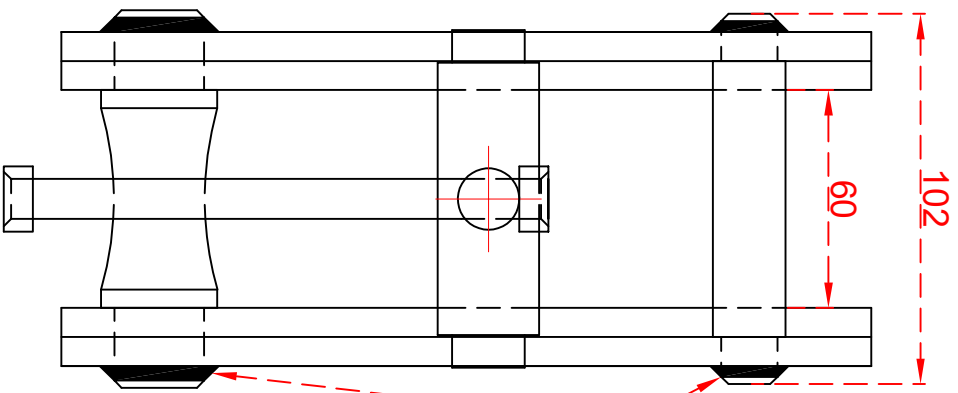

ES4 Assembly
3048kgs (3T) WLL
50-200mm Adjustment
6.5kgs Average Weight

All Dimensions in Millimetres

Welded