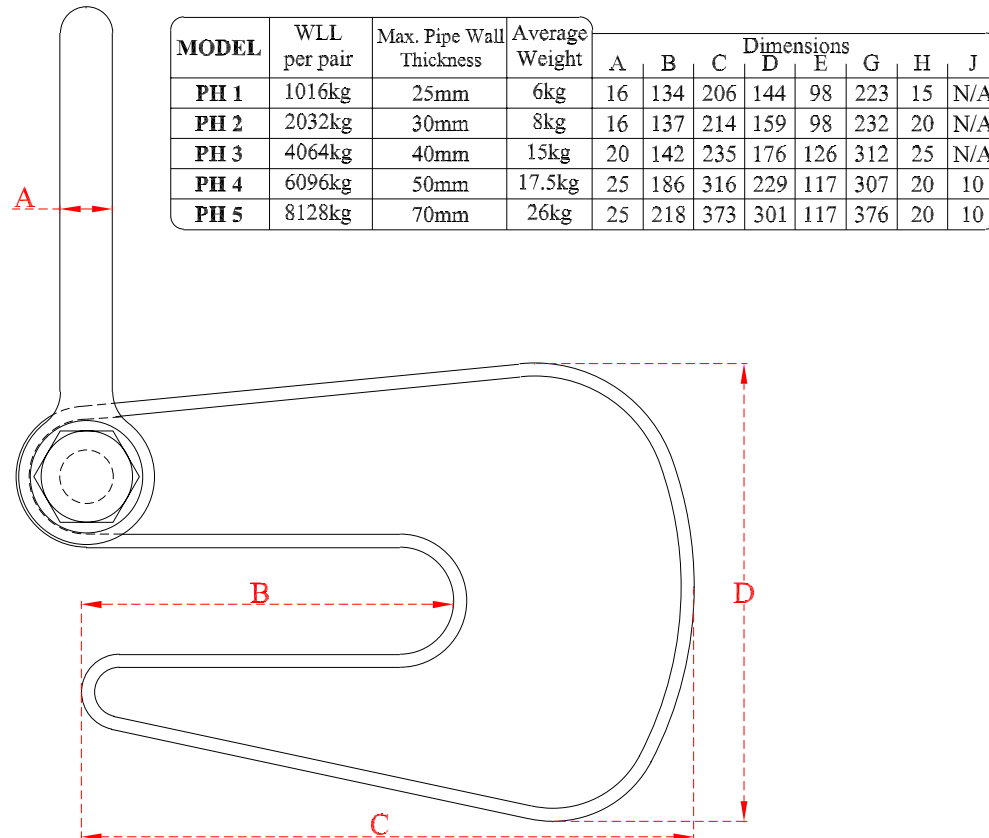

Worldwide Suppliers
of **Super Clamps**

Superclamp Pipe Hooks

Riley (Lifting Equipment) Ltd

Hope Building, Dockray Street
Colne, Lancashire BB8 9HT

Tel: +44 (0) 1282 867 177

Fax: +44 (0) 1282 863 698

Email: info@superclamp.co.uk

www.superclamp.co.uk

Pipe Hooks are designed to be used in pairs for efficient and easy handling of pipes.